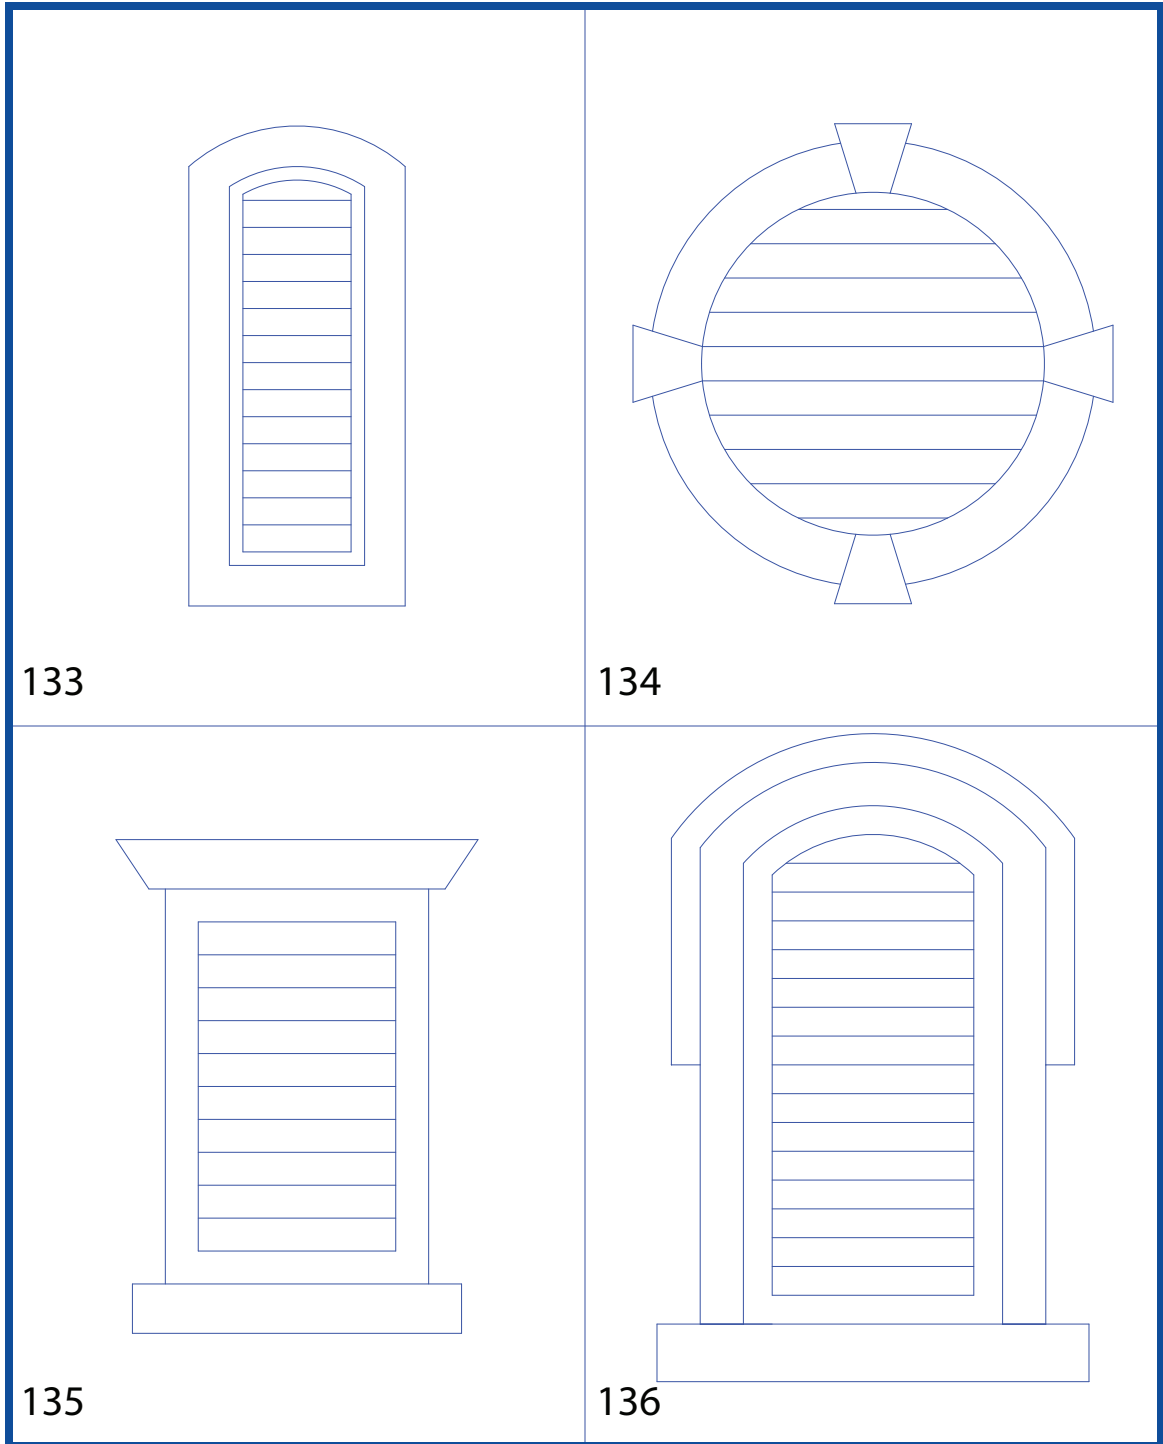

Architectural Shutters

*Note – Any of the above architectural moldings can be modified to fit most any dimensions and trim styles

Architectural Louvers

Architectural Medallions

*Note – Any of the above architectural moldings can be modified to fit most any dimensions and trim styles