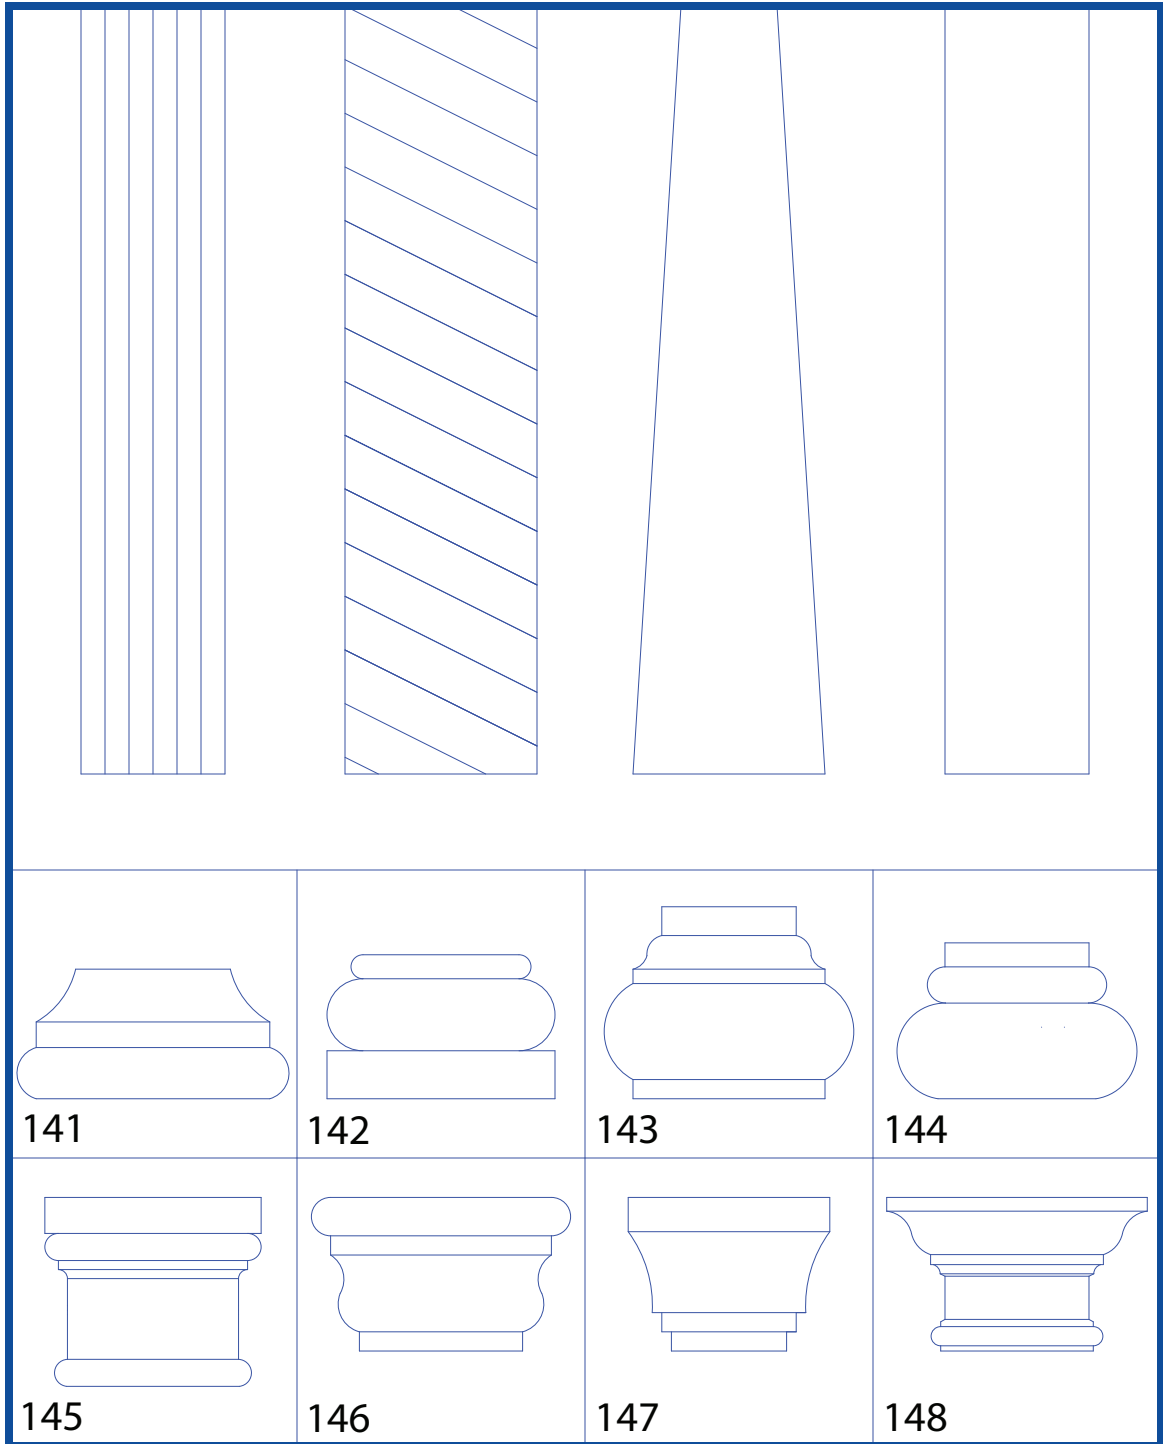

*Note – Any of the above architectural moldings can be modified to fit most any dimensions and trim styles