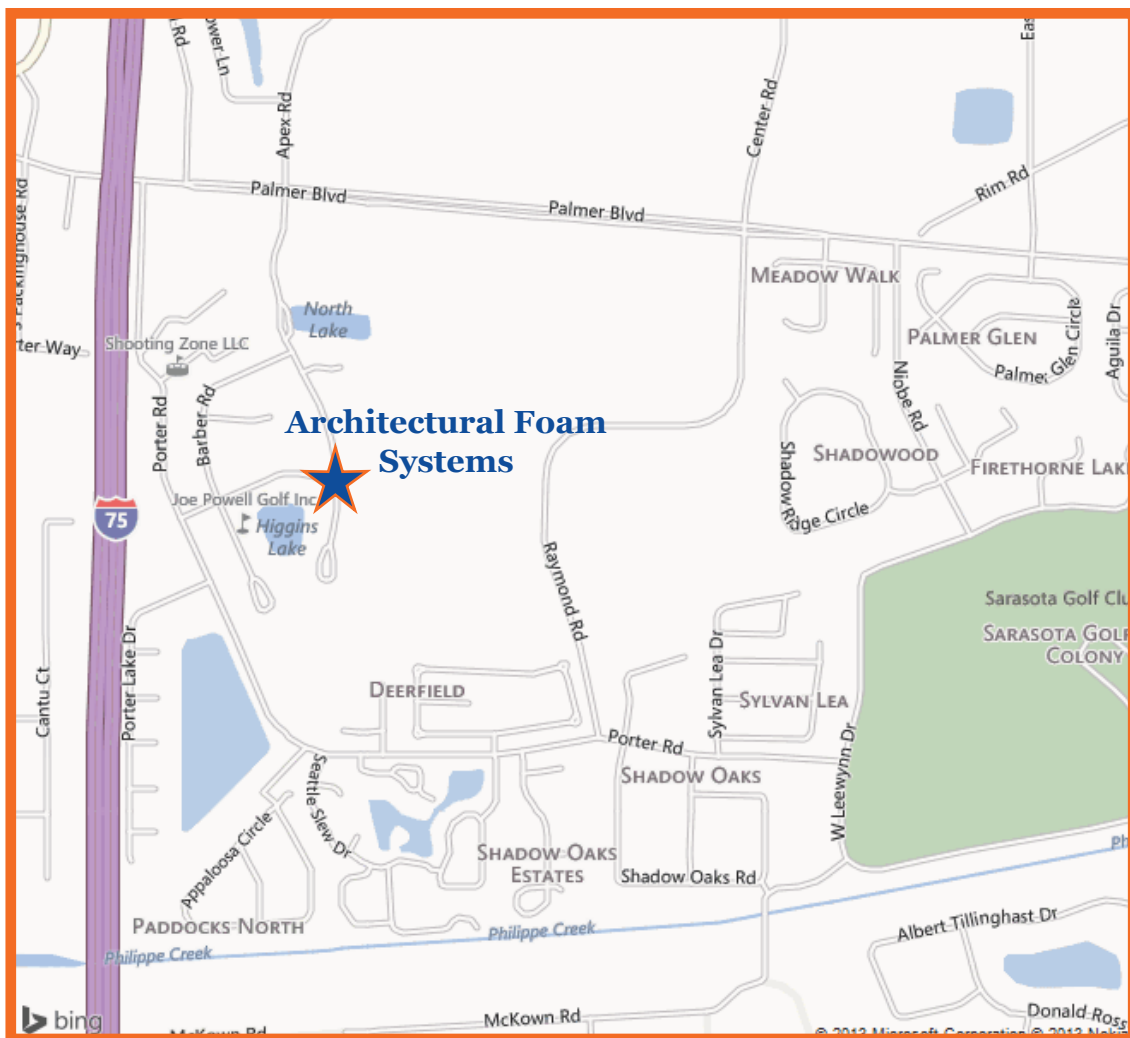

Architectural Foam Systems
www.architecturalfoamsystems.com
1598 Apex Road
Sarasota, FL 34240